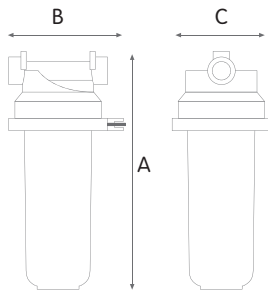

BX cartridges with 45 mm double o-ring collar. Quick-fit connection for a perfect tightening.

SX cartridges with standard flat seals.

CX cartridges with 57 mm double o-ring collar. Quick-fit connection for a perfect tightening and designed to suit to large water flow.

ACCESSORIES ON DEMAND

-K DP- wall bracket CODE RB7400021

3/4" brass nipples with o-ring (pair) CODE RB7404001

1" brass nipples with o-ring (pair) CODE RB7404002

SYMBOLS LEGEND

For domestic use

For technical and industrial use

FX-AF

WORKING CONDITIONS

Max working pressure _____ 16 bar (232 psi)
 Max working temperature _____ 80°C (176°F)
 Min working temperature _____ 4°C (39,2°F)

SPECIFICATIONS

Non-toxic materials, suitable for drinking water.
 Head: CB 753 S brass.
 Bowl: AISI 304 stainless steel.
 Clamp: AISI 304 stainless steel.
 Seal: EPDM.

FX-AF housings with brass head and stainless steel bowl

HOUSINGS WITH BRASS BSP THREADS

CODE	MODEL	SUITABLE CARTRIDGE	IN/OUT	DIMENSIONS mm		
				A	B	C
RE3200427	FX-AF 310 B BX	10"	3/4"	370	120	105
RE3200727	FX-AF 310 C BX	10"	1"	370	120	105
RE3200837	FX-AF 310 E CX	10"	1 1/2"	375	130	105
RE3200937	FX-AF 310 F CX	10"	2"	385	130	105
RE3201427	FX-AF 320 B BX	20"	3/4"	630	120	105
RE3201727	FX-AF 320 C BX	20"	1"	630	120	105
RE3201837	FX-AF 320 E CX	20"	1 1/2"	635	130	105
RE3201937	FX-AF 320 F CX	20"	2"	645	130	105